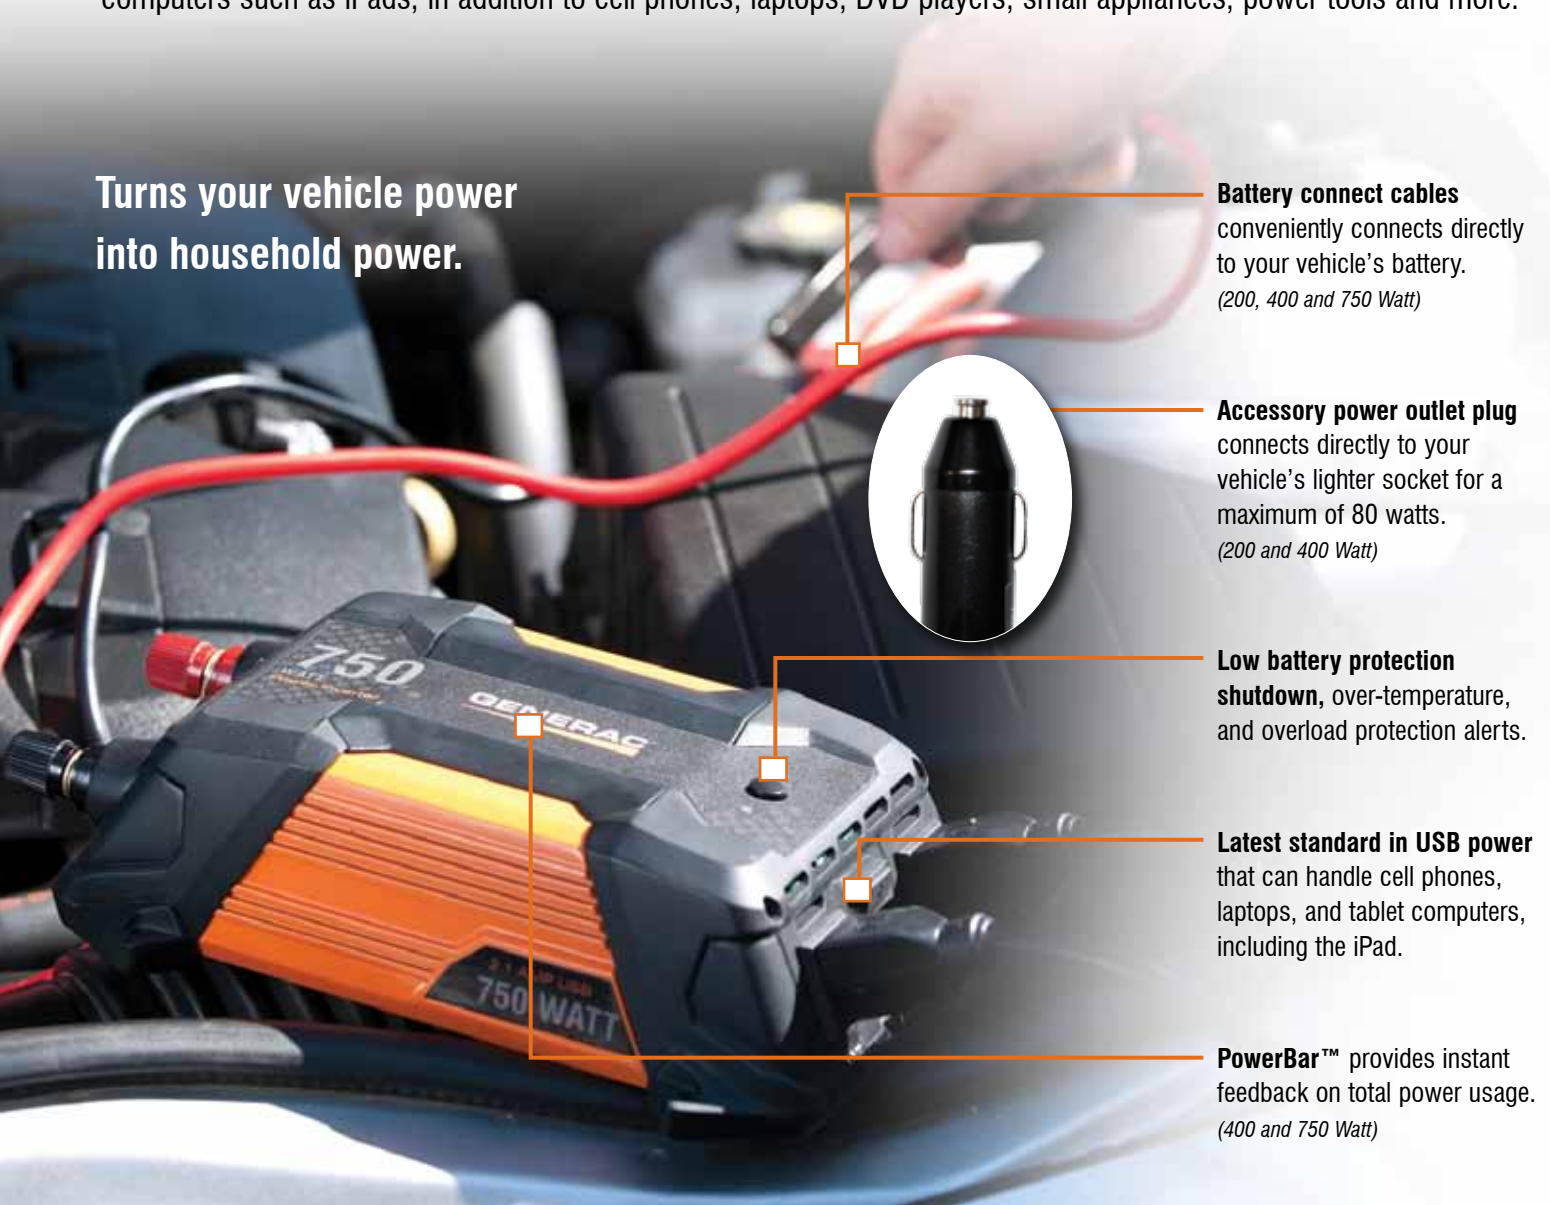

Battery connect cables conveniently connects directly to your vehicle's battery.
(200, 400 and 750 Watt)

Accessory power outlet plug connects directly to your vehicle's lighter socket for a maximum of 80 watts.
(200 and 400 Watt)

Low battery protection shutdown, over-temperature, and overload protection alerts.

Latest standard in USB power that can handle cell phones, laptops, and tablet computers, including the iPad.

PowerBar™ provides instant feedback on total power usage.
(400 and 750 Watt)